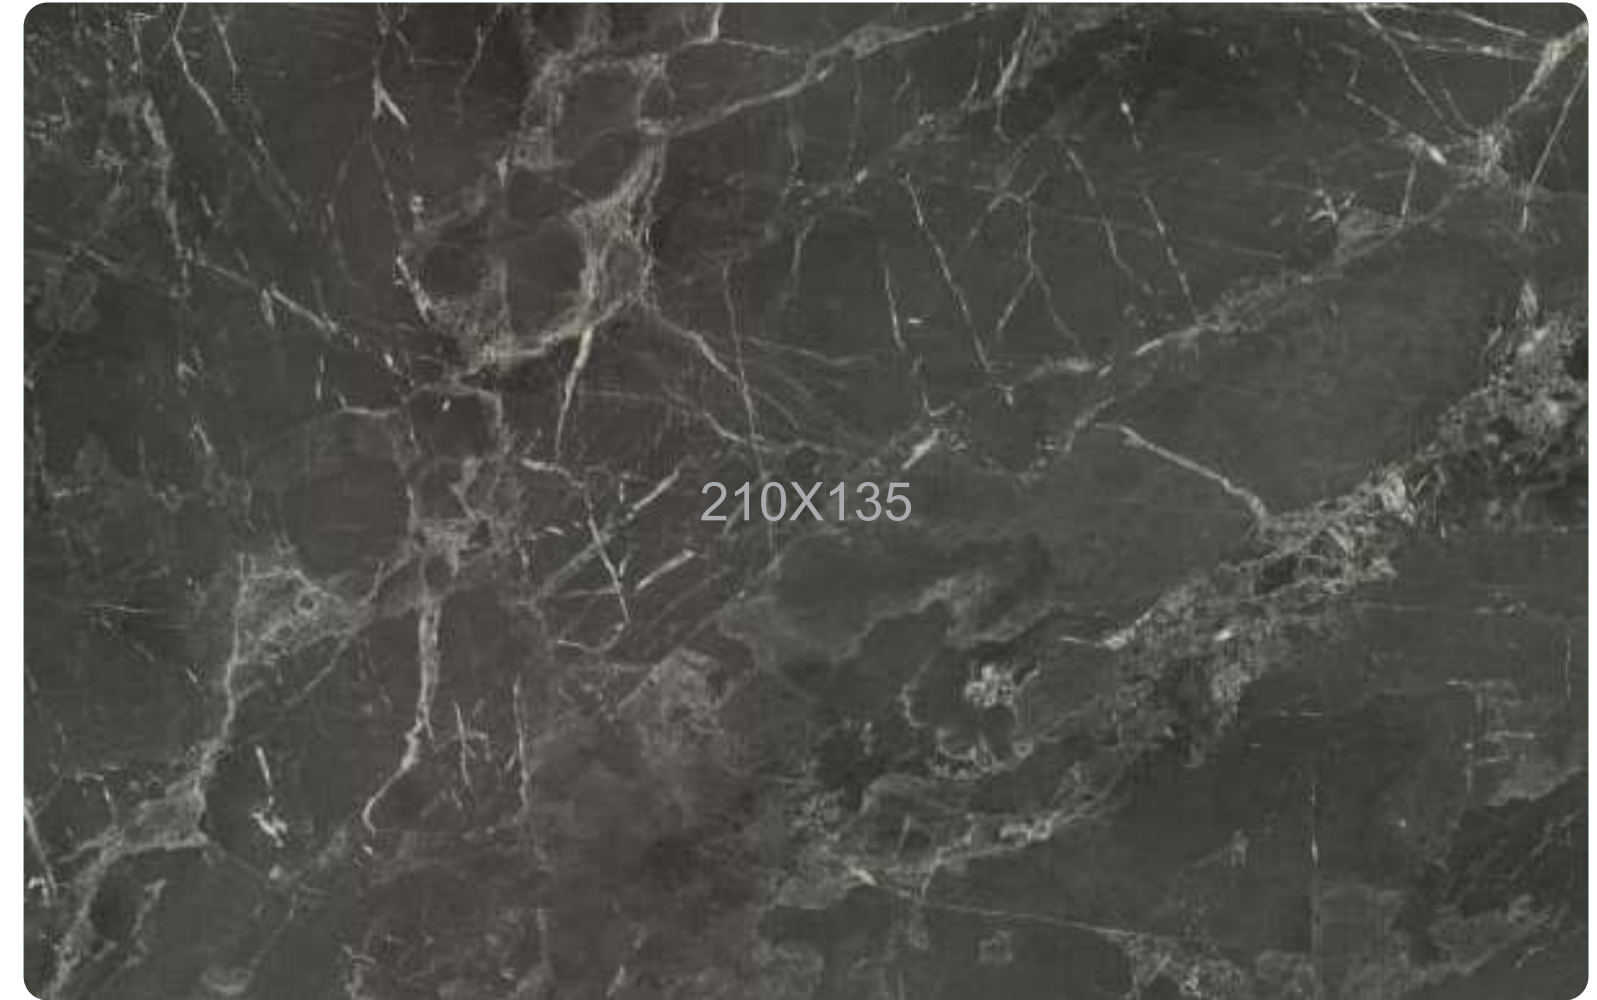

FLUTED MARBLE

NEW ARRIVAL
SILKY MATT

SM 851

MARQUINA MARBLE CREAM

SM 853

MARQUINA MARBLE GREY

SM 852

MARQUINA MARBLE BROWN